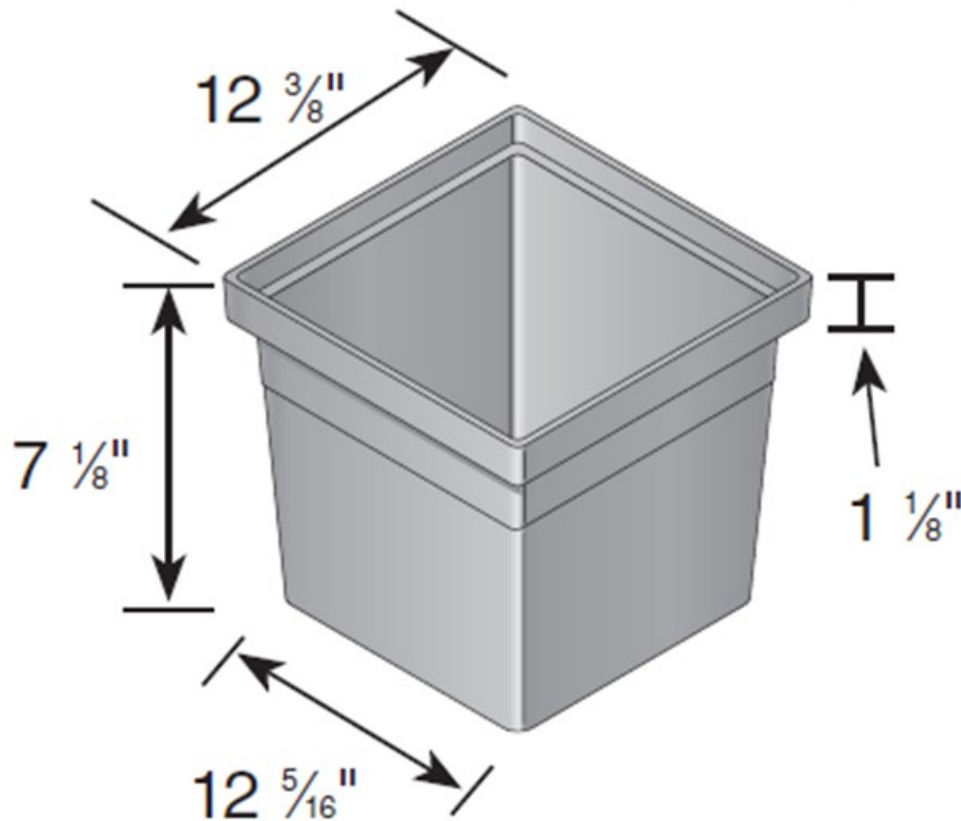

12" x 12" CATCH BASIN RISER

Material: Styrene
Colors: Black (1216)
Use with 12" X 12" Catch Basins

Supplied By:

**TRENCHDRAIN
SUPPLY**

877-903-7246

www.trenchdrainsupply.com